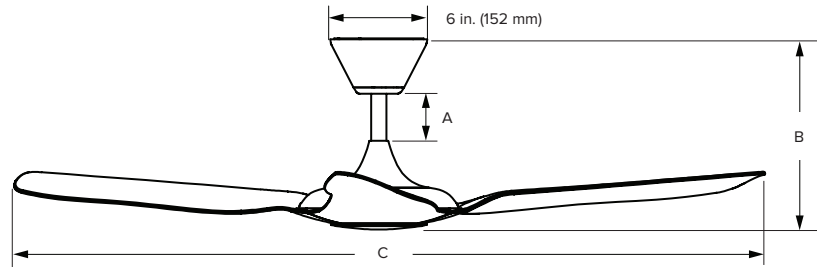

HAIKU L

WITH IMPRESSIVE AIRFLOW AND A CLEAN AESTHETIC, HAIKU L BRINGS COMFORT AND ELEGANCE WITHIN REACH.

Downrod Lengths							
Downrod (A)¹	Included		Optional				
		5 in. (128.5 mm)	10 in. (256 mm)	22 in. (561 mm)	34.8 in. (884 mm)	50.8 (1291 mm)	62.8 in. (1595 mm)
Fan Height (B)	11.5 in. (289 mm)	16.4 in. (417 mm)	28.4 in. (721 mm)	41.1 in. (1044 mm)	57.1 in. (1451 mm)	69 in. (1755 mm)	
Ceiling Height	≥ 8 ft (≥ 2.4 m)	≥ 9 ft (≥ 2.7 m)	≥ 10 ft (≥ 3 m)	≥ 11 ft (≥ 3.4 m)	≥ 12 ft (≥ 3.7 m)	≥ 13 ft (≥ 4 m)	

Fan Specifications							
Diameter (C)	CFM (Max)	Speed (Min/Max)	Watts (Max)	Environment²	Input Power	Weight	Sound Level³
44 in. (112 cm)	4,662 CFM	60/260 RPM	19.3 W	Indoor	100–240 VAC, 50/60 Hz, 1 Φ	11.9 lb (5.4 kg)	<35 dBA at max speed
52 in. (132 cm)	5,204 CFM	35/201 RPM	20.3 W	Indoor or outdoor UL wet rated			

Light Specifications	
Color Temp	CRI
2700 K	90

Construction Features					
Airfoils	Motor⁴	Controls⁵	Integrated LED Light	Mounting	Accessories
Hybrid resin construction	High-efficiency, brushless EC motor Fan Eco	Handheld remote Wall control⁶ Voice control and Big Ass Fans mobile app⁵ 0–10 V	Settings include on/off, Sleep mode, and 16 dimmable light levels	Indoor: Flat or sloped ceilings 8 ft (2.4 m) or taller Outdoor: Flat ceilings 8 ft (2.4 m) or taller	Wall Control⁶ Wi-Fi Module 0–10 V Module

Ordering Information	
White	Black
44 inch (112 cm), Indoor: FR112C-U1H00-3L00-09259-259P610	44 inch (112 cm), Indoor: FR112C-U1H00-3L00-09258-258P610
52 inch (132 cm), Indoor: FR127C-U1H00-3L00-09259-259P610	52 inch (132 cm), Indoor: FR127C-U1H00-3L00-09258-258P610
52 inch (132 cm), Outdoor (Wi-Fi): FR127C-U1H00-3L07-09259-259P610	52 inch (132 cm), Outdoor (Wi-Fi): FR127C-U1H00-3L07-09258-258P610
52 inch (132 cm), Outdoor (non-Wi-Fi): FR127C-U1H00-3L06-09259-259P610	52 inch (132 cm), Outdoor (non-Wi-Fi): FR127C-U1H00-3L06-09258-258P610